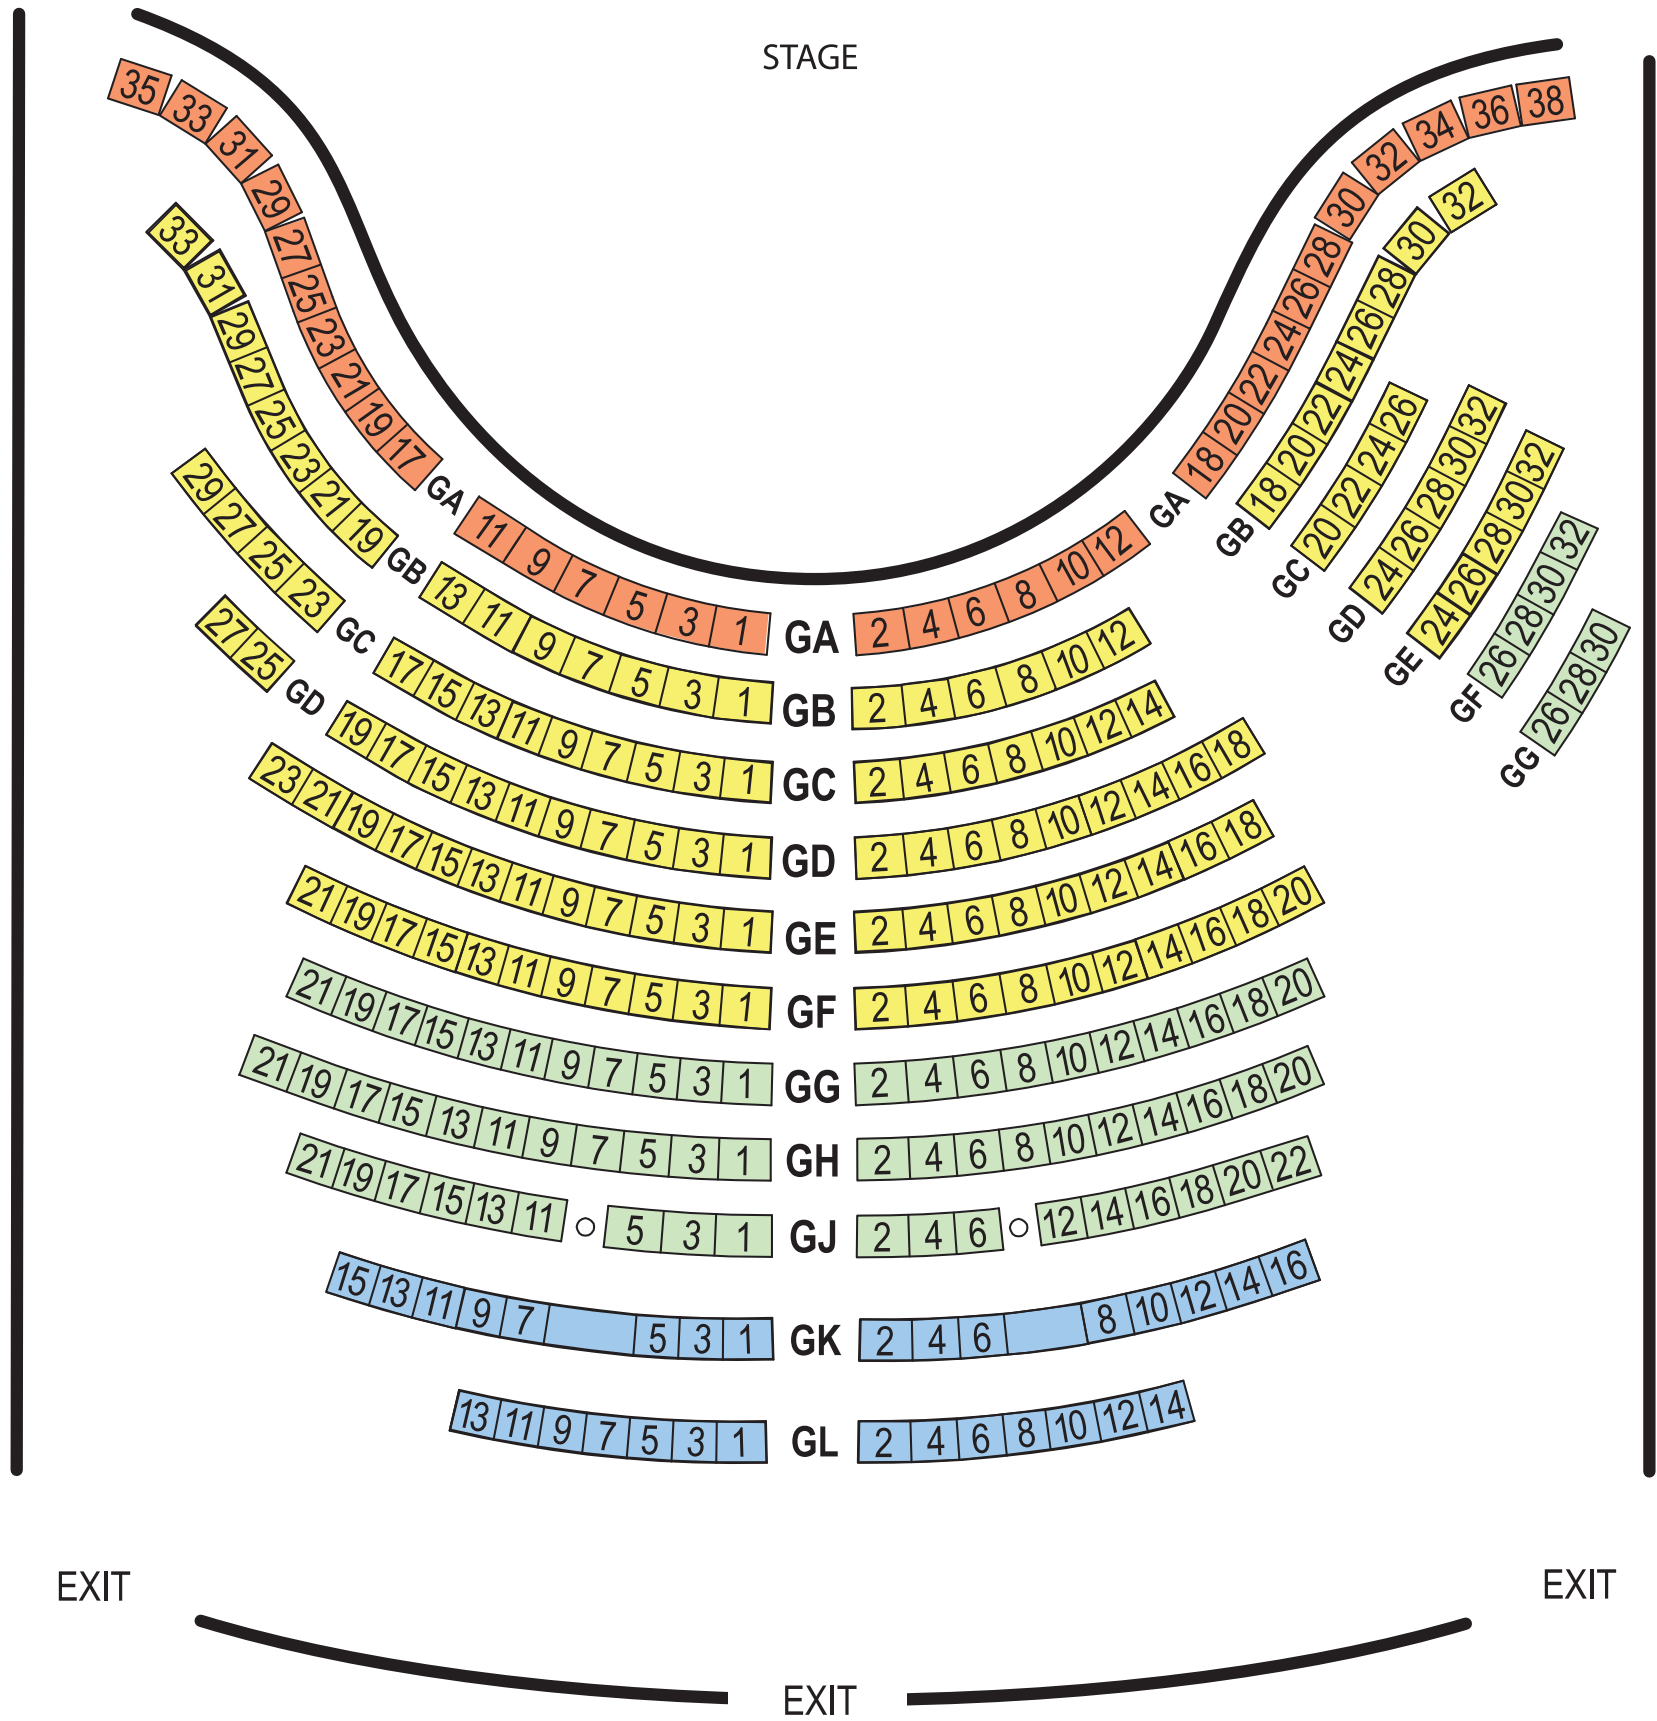

PARQUET LEVEL

Main Level – Floor

SEATING CHART

- VIP
- A
- B
- C
- D
- E
- OBSTRUCTED
- ♿ WHEELCHAIR

GALLERY LEVEL

2nd Balcony

SEATING CHART

- VIP
- A
- B
- C
- D
- E
- OBSTRUCTED
- ♿ WHEELCHAIR