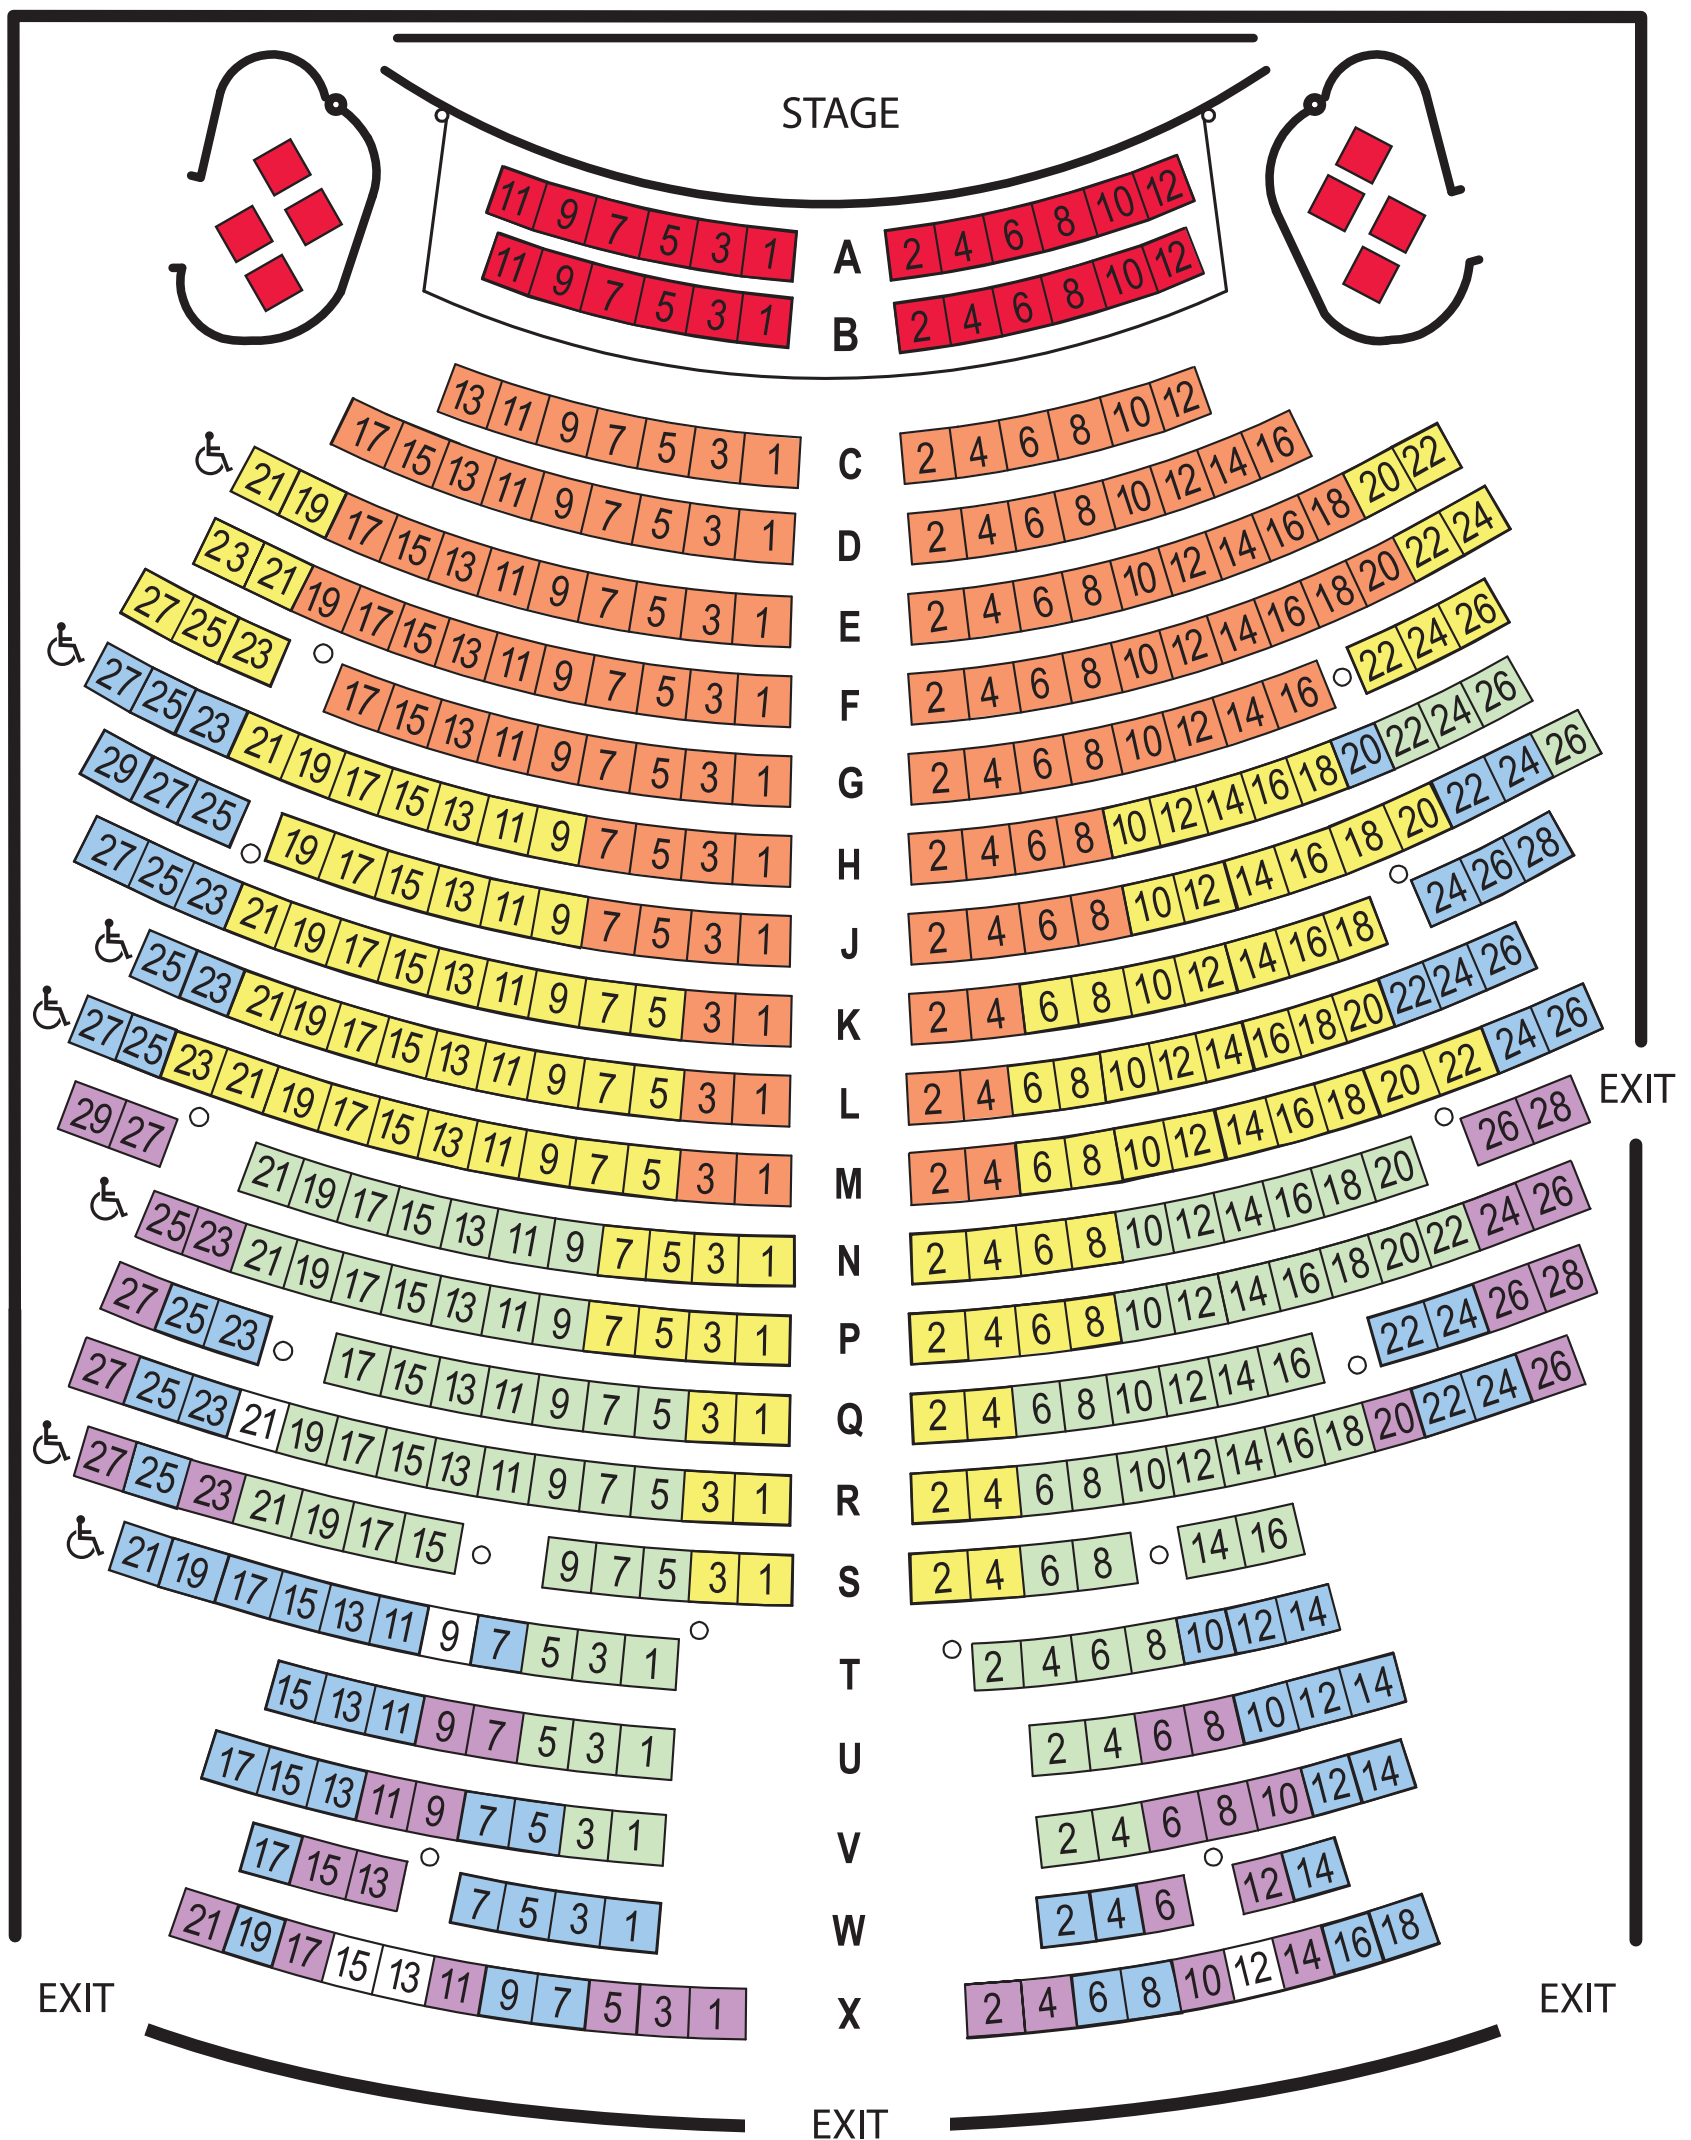

PARQUET LEVEL

Main Level – Floor

SEATING CHART

- VIP
- A
- B
- C
- D
- E
- OBSTRUCTED
- ♿ WHEELCHAIR

GALLERY LEVEL

2nd Balcony

SEATING CHART

- VIP
- A
- B
- C
- D
- E
- OBSTRUCTED
- ♿ WHEELCHAIR